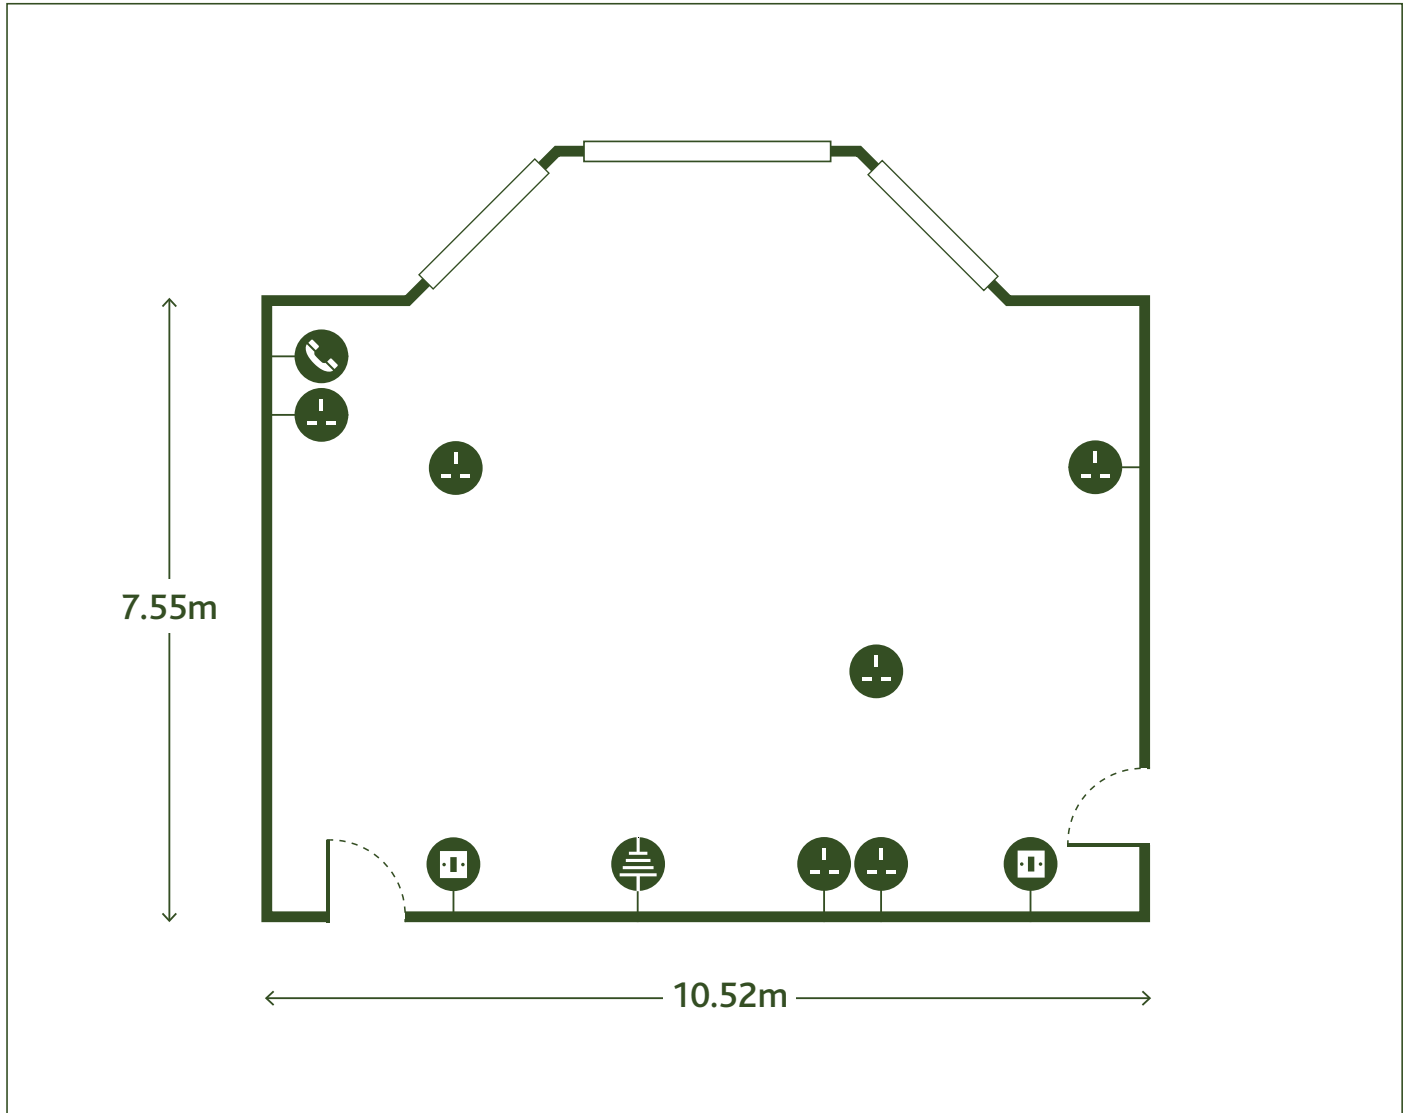

NURBURGRING

Room Specification

CAPACITIES		DIMENSIONS (m)		KEY	
Theatre	60	Room size	10.52 x 7.55	Light switch	
U-Shape	18	Total floor size	79.43m ²	Power supply	
Boardroom	26	Celling height	3.5	Telephone	
Classroom	25			Network point	
Cabaret	36				